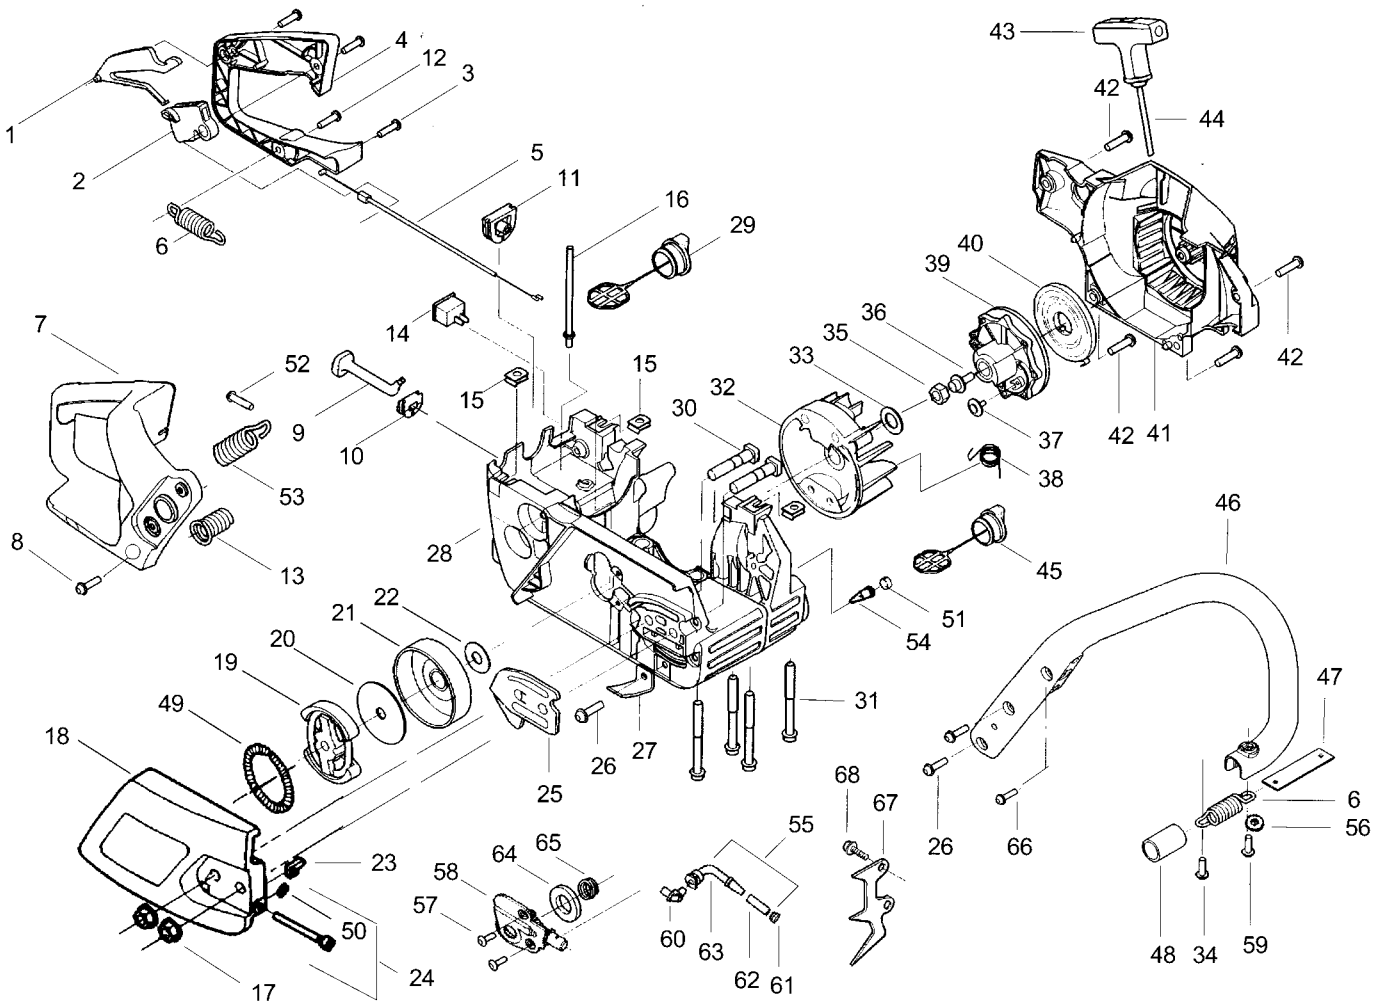

 **McCULLOCH**[®]

ILLUSTRATED PARTS LIST

MAC 335
MAC CAT 435 - 440

CE

October 1999

FIGURE 1

1	530036098	Throttle Lockout	19	530014949	Clutch Ass.y. (Incl. 49)	53	530053275	Isolator Ass.y.
2	530036097	Throttle Trigger	20	530015611	Clutch Washer	54	530026119	Check Valve
3	530015906	Screw	21	530047061	Clutch Drum Ass.y.	55	530047663	Oil Pick-up Ass.y. (Incl. 61-63)
4	530047581	Cover-Rear Handle	22	530015907	Washer-Thrust	56	530015123	Washer
5	530047602	Throttle Cable	23	530015826	Pin-Bar Adjusting	57	530016097	Screw
6	530042082	Spring-Isolator	24	530069611	Bar Adjusting Kit (Incl. 50)	58	530071259	Oil Pump Kit (Incl. 60, 65 & Seal)
7	530047582	Rear Handle	25	530038238	Plate-Bar Mounting	59	530016018	Screw
8	530015814	Screw	26	530015814	Screw	60	530049477	Elbow-Oil Pickup
9	530047605	Choke Knob	27	530029850	Chain Catcher	61	530030189	Plug-Oil Filter
10	530049005	Grommet-Choke Knob	28	530054174	Chassis Ass.y. (Incl. Fuel Cap, Oil Cap, Fuel Line and Primer Line)	62	530037821	Oil Filter
11	530047631	Grommet-Throttle Cable	29	530047192	Fuel Cap Ass.y.	63	530038373	Pick-up Oiler
12	530015886	Screw	30	530016133	Bolt-Bar	64	530019231	Dust Seal
13	530053274	Isolator Ass.y.	31	530016132	Screw	65	530037820	Gear-Worm Spring
14	530069572	Switch Kit	32	530039209	Flywheel Ass.y.	66	530016179	Screw
15	530015922	Nut- U. Type	33	530015127	Washer-Flywheel	67	530014381	Spike Ass.y.
16	530069247	Fuel Line Kit (Small Dia.)	34	530015843	Screw	68	530015906	Screw
17	530015917	Nut-Bar Mounting	35	530016134	Nut-Flywheel			
18	530054173	Clutch Cover	36	530015920	Screw			
			37	530016080	Screw			
			38	530023817	Spring-Starter Dog			
			39	530037817	Starter Pulley			
			40	530027531	Recoil Spring			
			41	530054175	Fan Housing			
			42	530015892	Screw			
			43	530037485	Starter Handle			
			44	530069232	Rope Kit			
			45	530010846	Oil Cap Ass.y.			
			46	530047583	Front Handle			
			47	530047608	Limiter Strap			
			48	530036142	Sleeve-AV Spring			
			49	530094188	Spring-Clutch			
			50	530038593	Retainer-Bar Adjust.			
			51	530038264	Plug-Oil Vent			
			52	530015875	Screw			