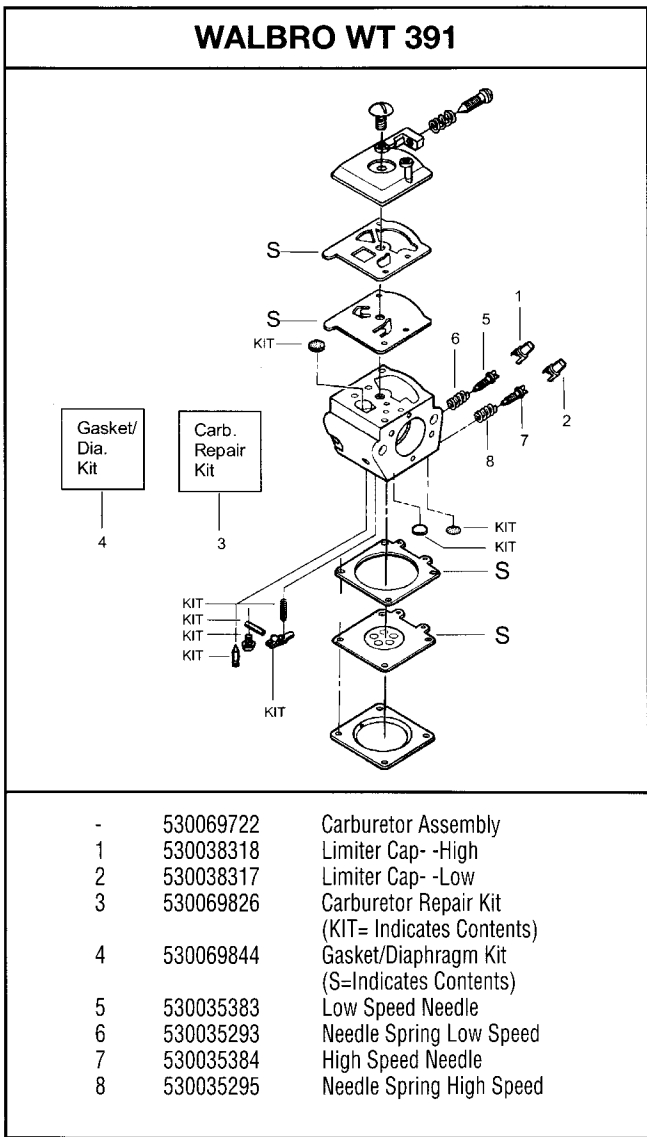

WALBRO WT 391

-	530069722	Carburetor Assembly
1	530038318	Limiter Cap- -High
2	530038317	Limiter Cap- -Low
3	530069826	Carburetor Repair Kit (KIT= Indicates Contents)
4	530069844	Gasket/Diaphragm Kit (S=Indicates Contents)
5	530035383	Low Speed Needle
6	530035293	Needle Spring Low Speed
7	530035384	High Speed Needle
8	530035295	Needle Spring High Speed

FIGURE 4