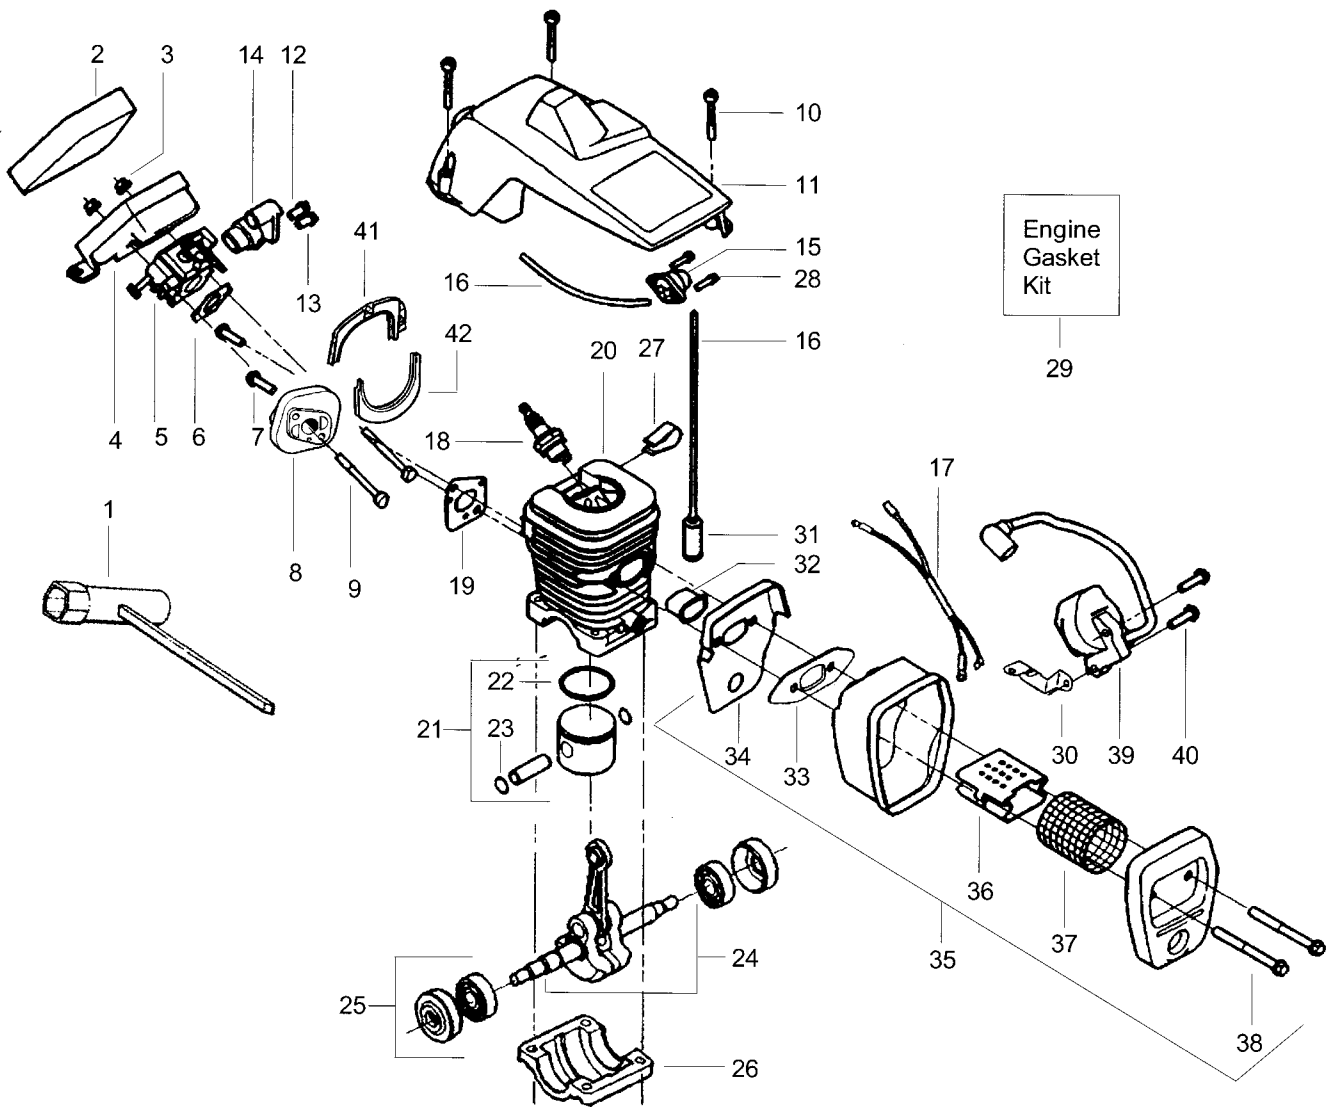

 **McCULLOCH**[®]

ILLUSTRATED PARTS LIST

MAC 335
MAC CAT 435 - 440

CE

October 1999

FIGURE 1

1	530036098	Throttle Lockout	19	530014949	Clutch Ass.y. (Incl. 49)	53	530053275	Isolator Ass.y.
2	530036097	Throttle Trigger	20	530015611	Clutch Washer	54	530026119	Check Valve
3	530015906	Screw	21	530047061	Clutch Drum Ass.y.	55	530047663	Oil Pick-up Ass.y. (Incl. 61-63)
4	530047581	Cover-Rear Handle	22	530015907	Washer-Thrust	56	530015123	Washer
5	530047602	Throttle Cable	23	530015826	Pin-Bar Adjusting	57	530016097	Screw
6	530042082	Spring-Isolator	24	530069611	Bar Adjusting Kit (Incl. 50)	58	530071259	Oil Pump Kit (Incl. 60, 65 & Seal)
7	530047582	Rear Handle	25	530038238	Plate-Bar Mounting	59	530016018	Screw
8	530015814	Screw	26	530015814	Screw	60	530049477	Elbow-Oil Pickup
9	530047605	Choke Knob	27	530029850	Chain Catcher	61	530030189	Plug-Oil Filter
10	530049005	Grommet-Choke Knob	28	530054174	Chassis Ass.y. (Incl. Fuel Cap, Oil Cap, Fuel Line and Primer Line)	62	530037821	Oil Filter
11	530047631	Grommet-Throttle Cable	29	530047192	Fuel Cap Ass.y.	63	530038373	Pick-up Oiler
12	530015886	Screw	30	530016133	Bolt-Bar	64	530019231	Dust Seal
13	530053274	Isolator Ass.y.	31	530016132	Screw	65	530037820	Gear-Worm Spring
14	530069572	Switch Kit	32	530039209	Flywheel Ass.y.	66	530016179	Screw
15	530015922	Nut- U. Type	33	530015127	Washer-Flywheel	67	530014381	Spike Ass.y.
16	530069247	Fuel Line Kit (Small Dia.)	34	530015843	Screw	68	530015906	Screw
17	530015917	Nut-Bar Mounting	35	530016134	Nut-Flywheel			
18	530054173	Clutch Cover	36	530015920	Screw			
			37	530016080	Screw			
			38	530023817	Spring-Starter Dog			
			39	530037817	Starter Pulley			
			40	530027531	Recoil Spring			
			41	530054175	Fan Housing			
			42	530015892	Screw			
			43	530037485	Starter Handle			
			44	530069232	Rope Kit			
			45	530010846	Oil Cap Ass.y.			
			46	530047583	Front Handle			
			47	530047608	Limiter Strap			
			48	530036142	Sleeve-AV Spring			
			49	530094188	Spring-Clutch			
			50	530038593	Retainer-Bar Adjust.			
			51	530038264	Plug-Oil Vent			
			52	530015875	Screw			