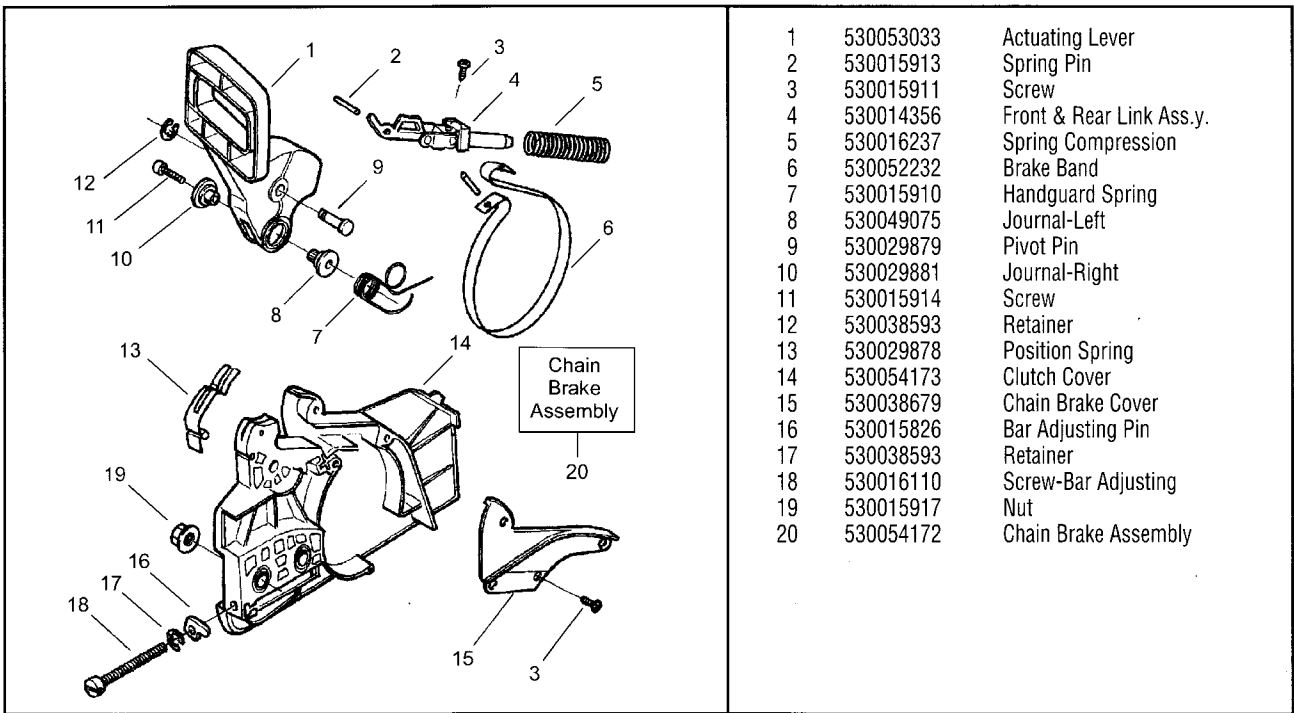

1	530053033	Actuating Lever
2	530015913	Spring Pin
3	530015911	Screw
4	530014356	Front & Rear Link Ass.y.
5	530016237	Spring Compression
6	530052232	Brake Band
7	530015910	Handguard Spring
8	530049075	Journal-Left
9	530029879	Pivot Pin
10	530029881	Journal-Right
11	530015914	Screw
12	530038593	Retainer
13	530029878	Position Spring
14	530054173	Clutch Cover
15	530038679	Chain Brake Cover
16	530015826	Bar Adjusting Pin
17	530038593	Retainer
18	530016110	Screw-Bar Adjusting
19	530015917	Nut
20	530054172	Chain Brake Assembly

FIGURE 3